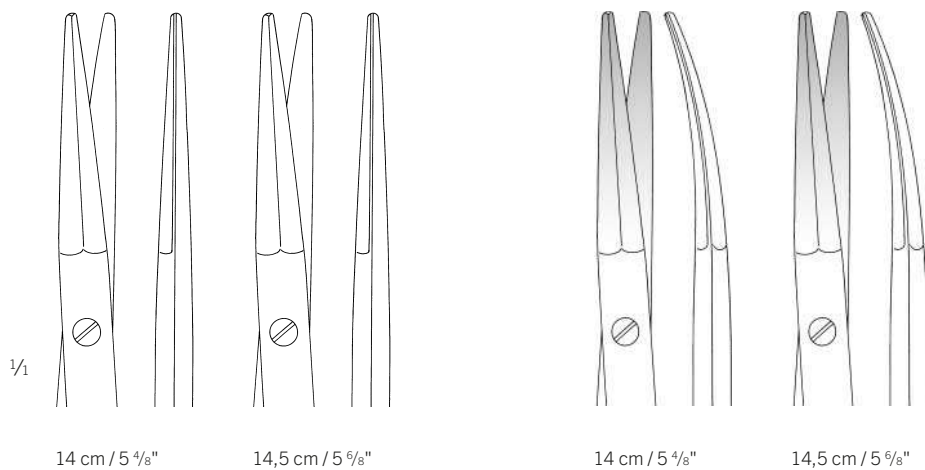

Peck-Joseph	Standard	ST
14 cm / 5 4/8"		28-420-14-07
14,5 cm / 5 6/8"	11-354-14-07	

Standard	ST
	28-421-14-07
11-355-14-07