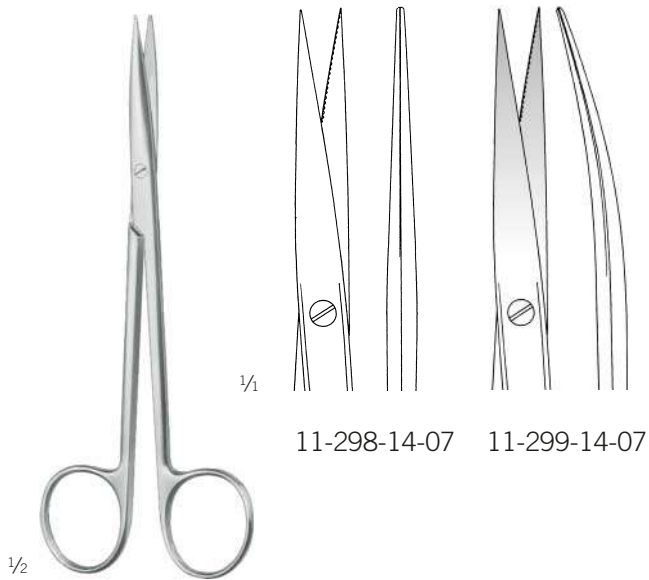

Präparierscheren

Dissecting Scissors
Tijeras de disección
Ciseaux à dissection
Forbici per dissezione

Metzenbaum
11-298-14-07-
11-299-14-07

14,5 cm / 5 5/8"

eine Schneide gezahnt
one toothed cutting edge
una hoja dentada
une lame dentelée
una lama dentata