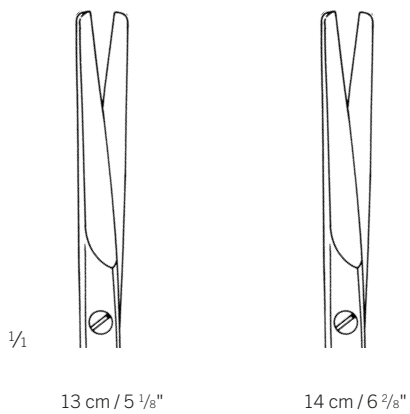

Nasenscheren

Nasal Scissors

Tijeras nasales

Ciseaux nasaux

Forbici nasali

Fomon	Standard	ST	AQUILA
	40°	40°	40°
13 cm / 5 1/8"		28-459-13-07	28-481-13-07
14 cm / 6 2/8"	11-507-15-07