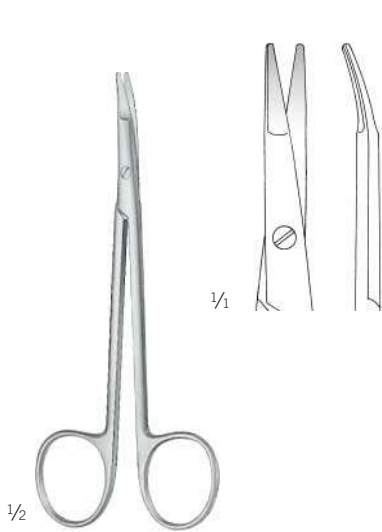

Dissektions- u. Zahnfleischschere

Dissecting Scissors
Tijera de disección
Ciseaux à dissection
Forbici per dissezione

Shea Vein Graft
11-357-12-07
12 cm / 4 5/8"