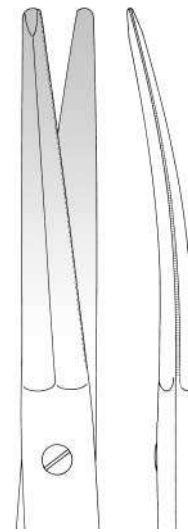

17 cm / 6 5/8"

19 cm / 7 1/8"

23 cm / 9"

Face-lift-Scheren

Face-lift Scissors

Tijeras para Face-Lift

Ciseaux pour Face-lift

Forbici per Face-lift

Scheren

Scissors

Tijeras

Ciseaux

Forbici

1/1

11-970-19-07
20 cm / 7 7/8"

11-970-23-07
23 cm / 9"