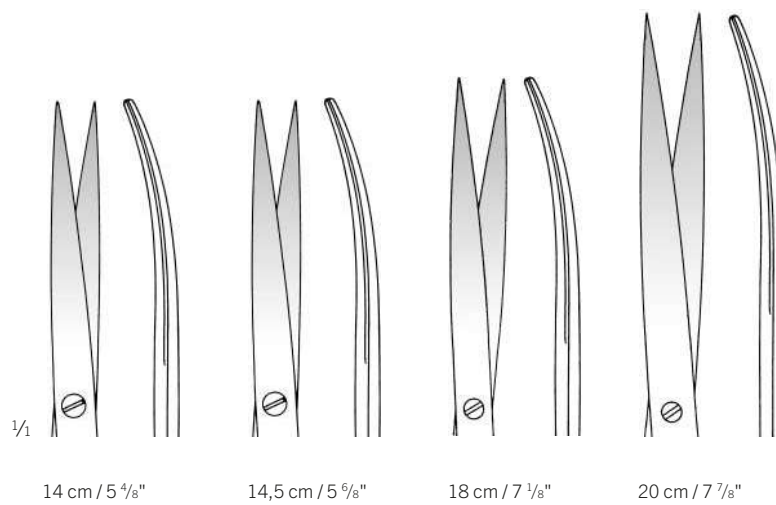

Ciseaux

Forbici

finoLine

Metzenbaum-Fino	Standard	TC GOLD	ST
14 cm / 5 4/8"			28-423-14-07
14,5 cm / 5 6/8"	11-329-14-07	11-957-14-07	
18 cm / 7 1/8"	11-329-18-07		28-423-18-07
20 cm / 7 7/8"	11-329-20-07		