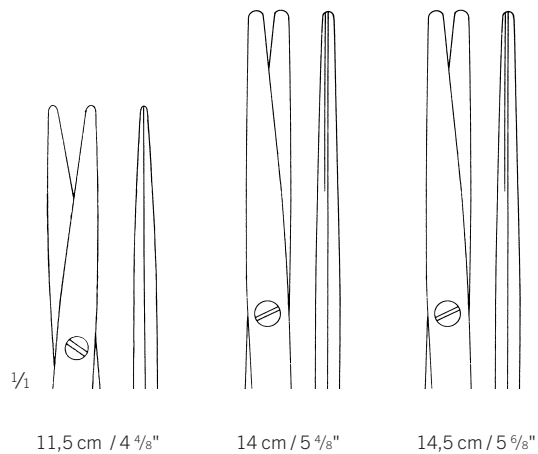

Metzenbaum	Standard	TC GOLD	SuperCut	ST
11,5 cm / 4 1/8"	11-248-11-07	11-936-11-07	11-658-11-07	28-424-11-07
14 cm / 5 1/8"				28-424-14-07
14,5 cm / 5 7/8"	11-250-14-07	11-938-14-07	11-658-14-07