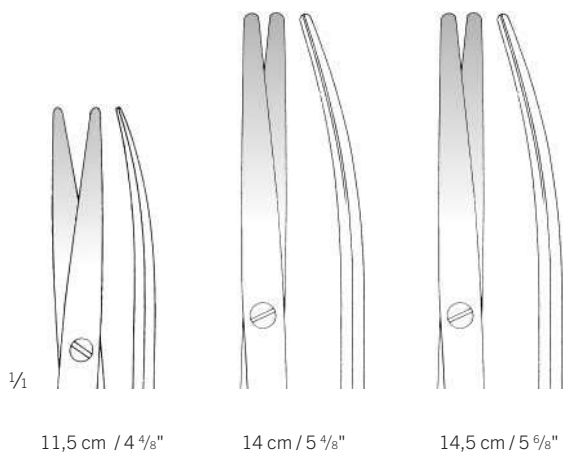

Metzenbaum	Standard	TC GOLD	SuperCut	ST
11,5 cm / 4 1/8"	11-249-11-07	11-937-11-07	11-659-11-07	28-425-11-07
14 cm / 5 1/8"				28-425-14-07
14,5 cm / 5 6/8"	11-255-14-07	11-939-14-07	11-659-14-07