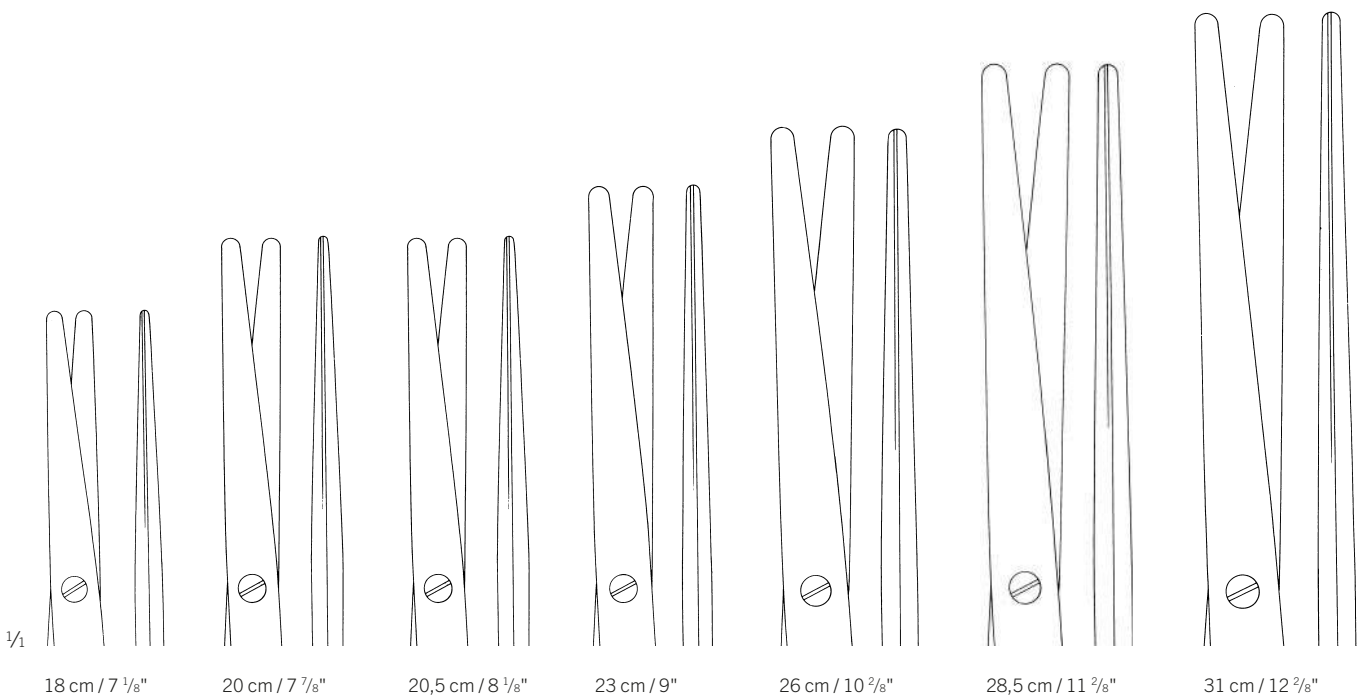

18 cm / 7 1/8"

20 cm / 7 7/8"

20,5 cm / 8 1/8"

23 cm / 9"

26 cm / 10 2/8"

28,5 cm / 11 2/8"

31 cm / 12 2/8"