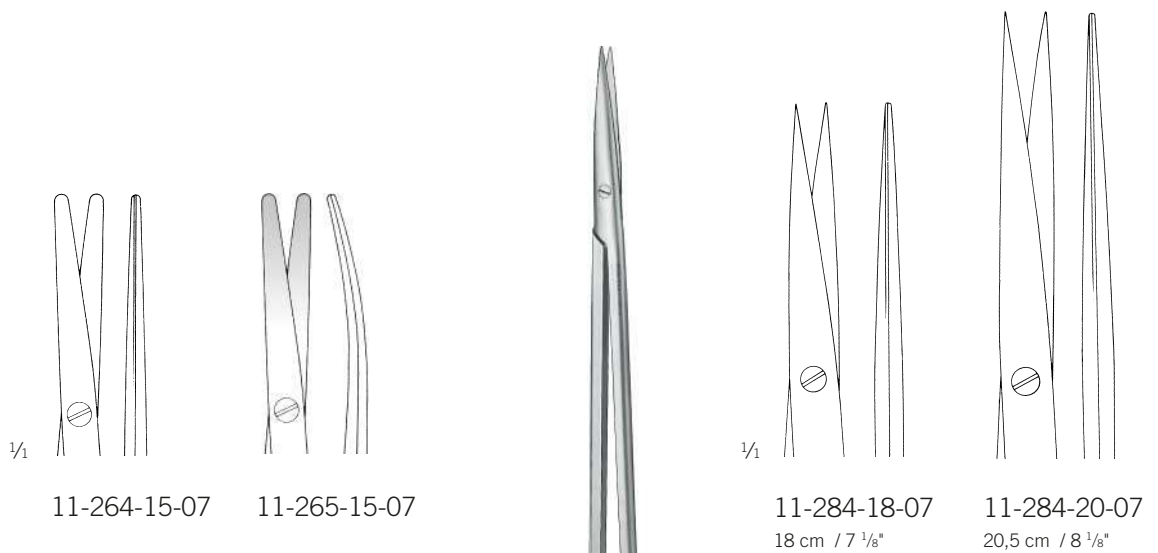

11-264-15-07

11-265-15-07

11-284-18-07
18 cm / 7 1/8"

11-284-20-07
20,5 cm / 8 1/8"