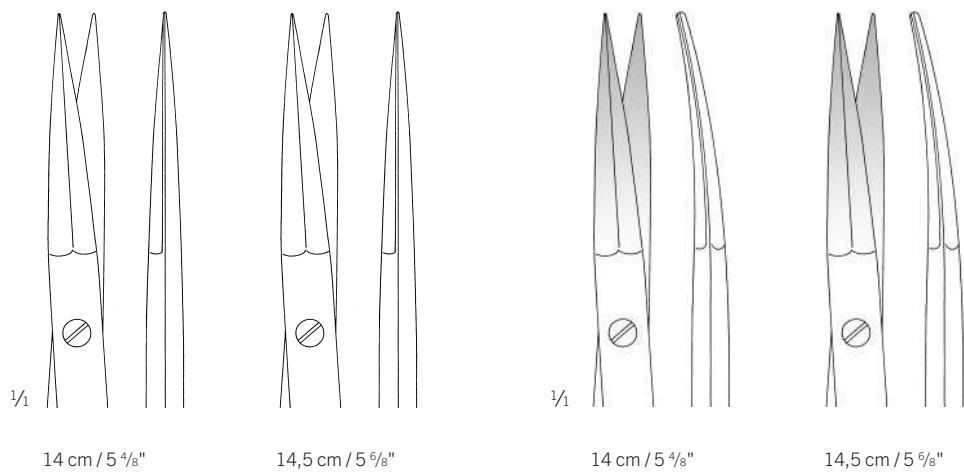

Peck-Joseph	Standard	ST
14 cm / 5 4/8"		28-418-14-07
14,5 cm / 5 6/8"	11-352-14-07	

Standard	ST
	28-419-14-07
11-353-14-07