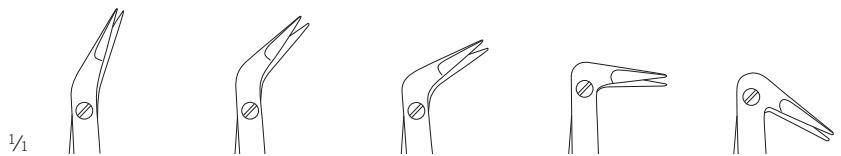

25°	45°	60°	90°	125°
18 cm / 7 1/8"		7 mm	7 mm	7 mm	7 mm	7 mm
		11-382-25-07	11-382-45-07	11-382-60-07	11-382-90-07	11-383-01-07
SuperCut 18 cm / 7 1/8"		7 mm	7 mm	7 mm	7 mm	7 mm
		11-383-25-07	11-383-45-07	11-383-60-07	11-383-90-07	11-384-00-07